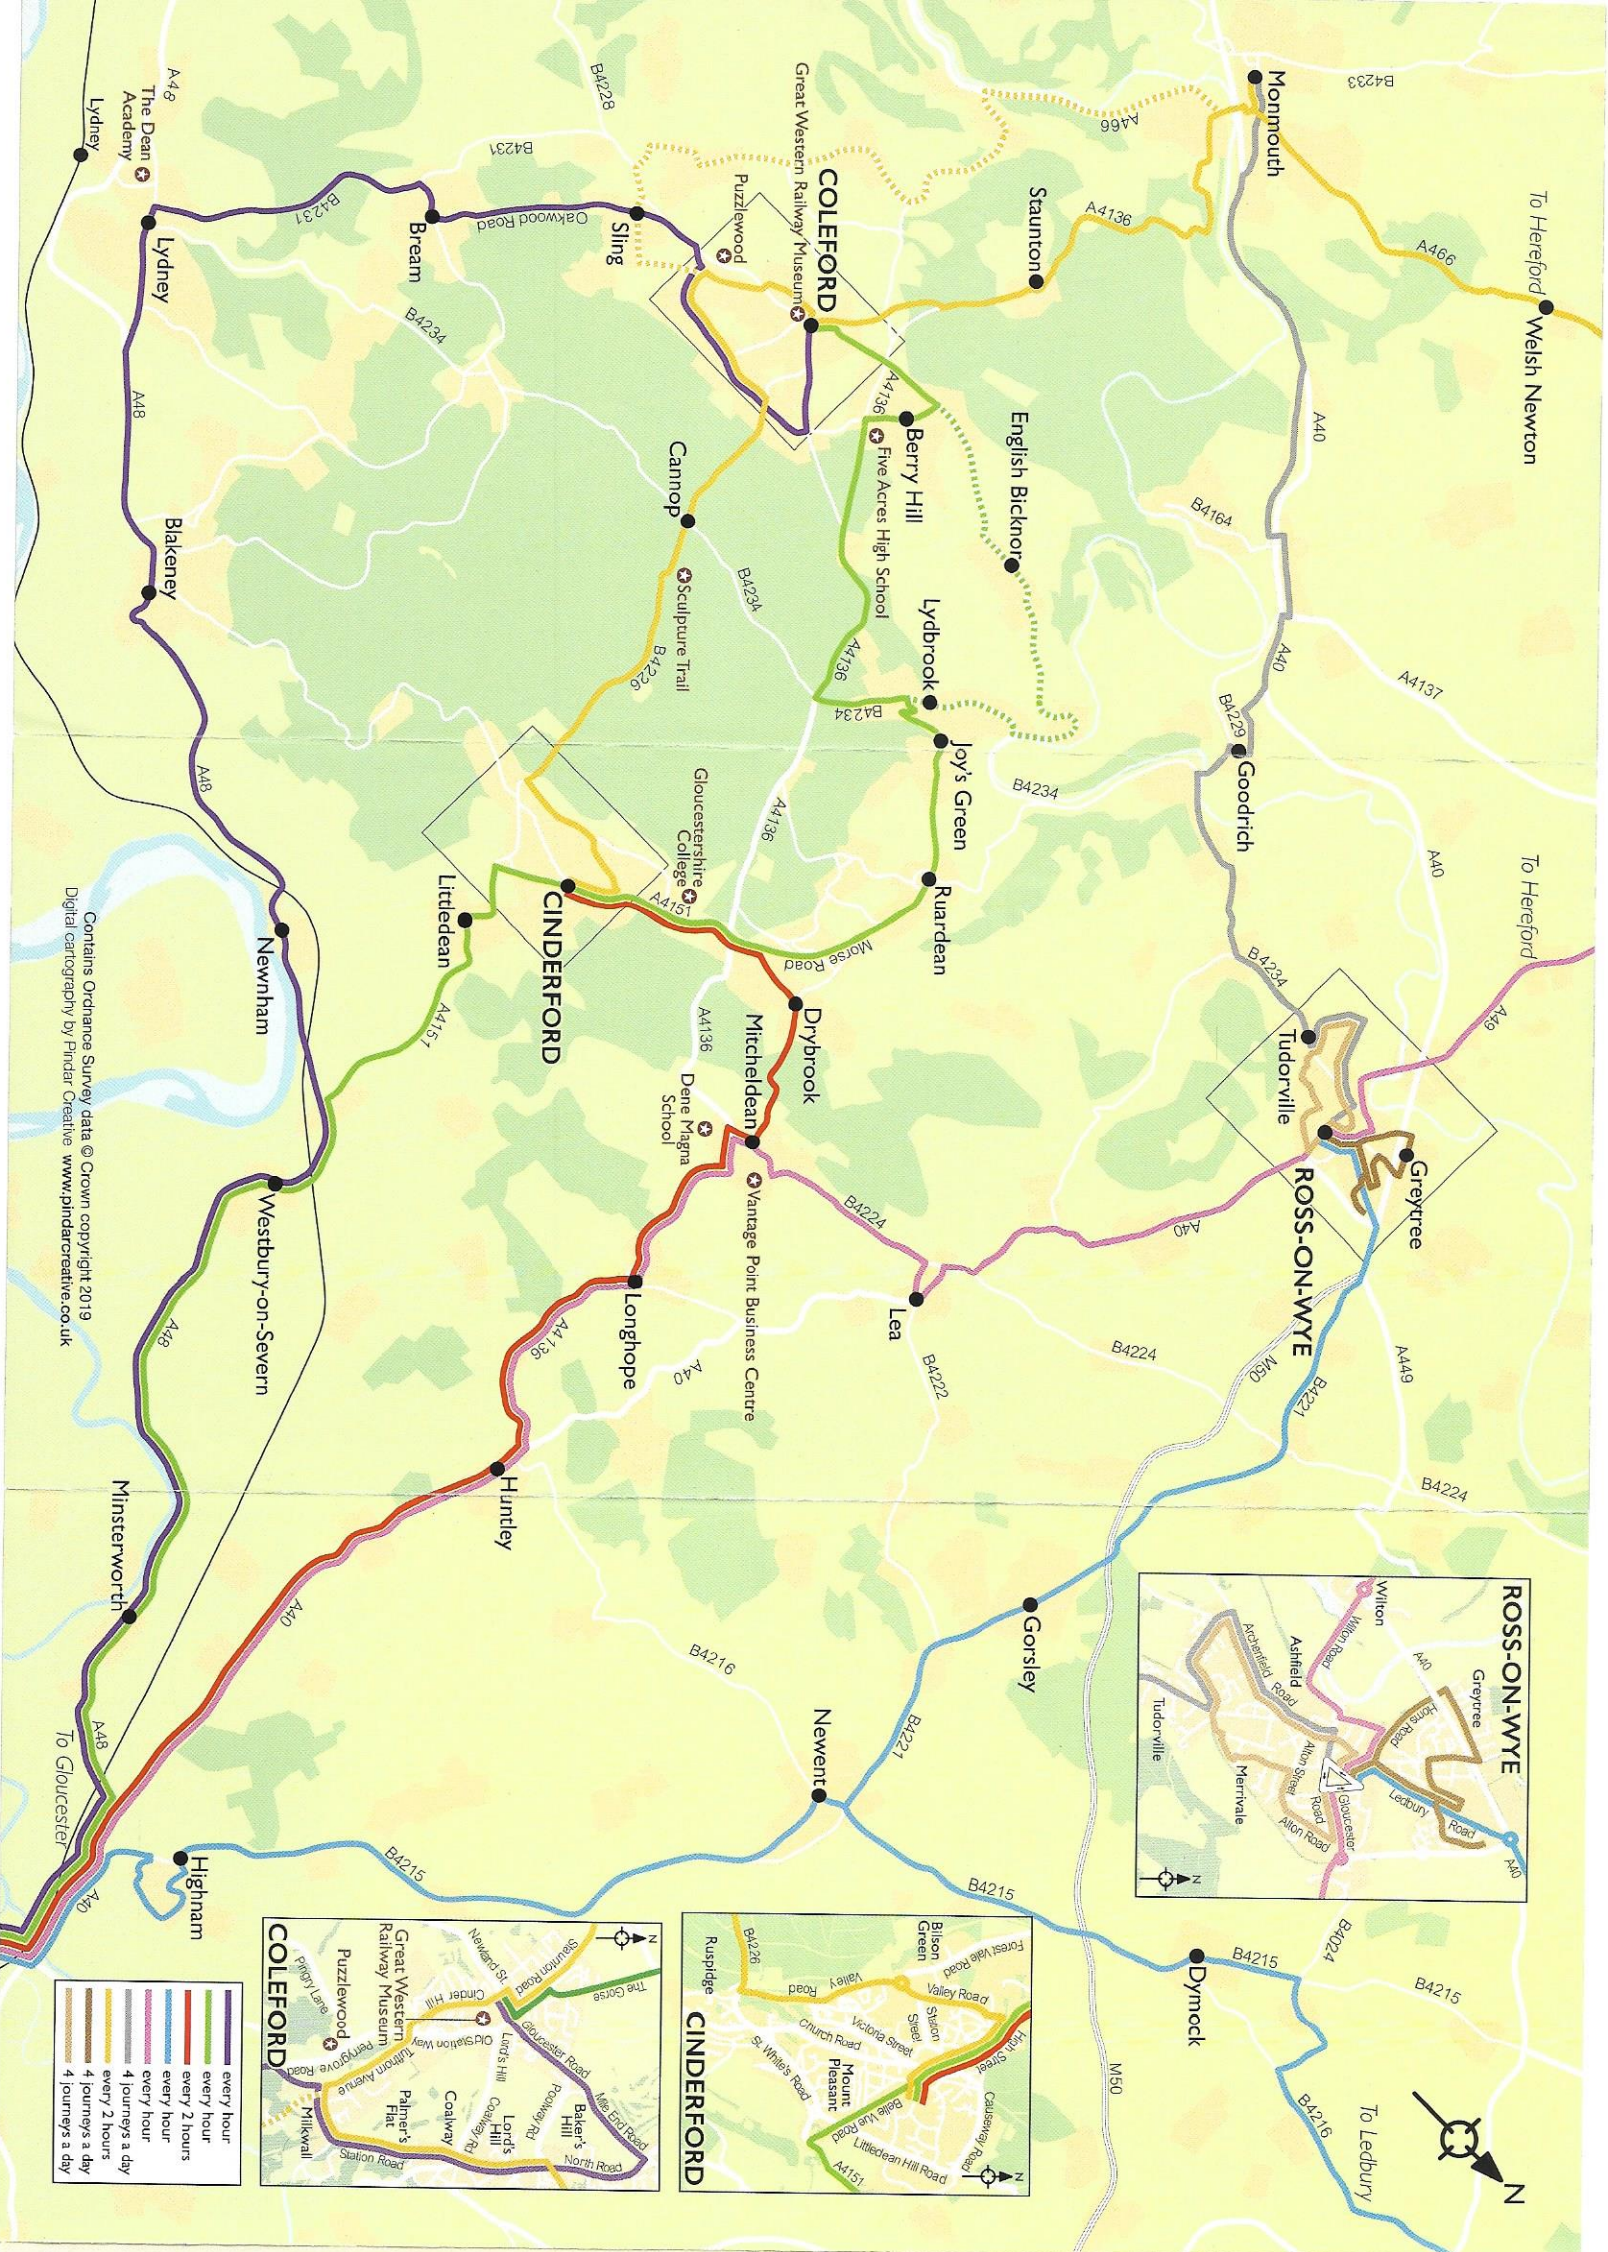

Forest of Dean Network Review & Consultation

Purple Route

This route runs every hour between Coleford, Lydney and Ross-on-Wye. Purple and green routes provide a joint service from Gloucester every 30 minutes. Purple and green routes change buses in Coleford, improving links between

Green Route

This route runs every hour between Coleford, Lydney and Ross-on-Wye. Purple and green routes provide a joint service from Gloucester every 30 minutes. Some daytime buses than Worrall Hill. Purple and green routes connect in Coleford, improving links between Lydney and

Red Route

This route runs every two hours between Cinderford and Ross-on-Wye. This service supplements our green route for additional services to Gloucester, and our pink route between

Blue Route

This route runs every hour between Gloucester and Ross-on-Wye or Ledbury every other hour

Pink Route

This route runs hourly between Hereford, Gloucester.

Grey Route

This runs four times a day between Ross-on-Wye and

Yellow Route

This route runs every two hours between Cinderford and Hereford.

Brown Routes

These Ross-on-Wye town services operate during the day between Greytree and the town centre.

Contains Ordnance Survey data © Crown copyright 2019
Digital cartography by Pinder Creative www.pindercreative.co.uk